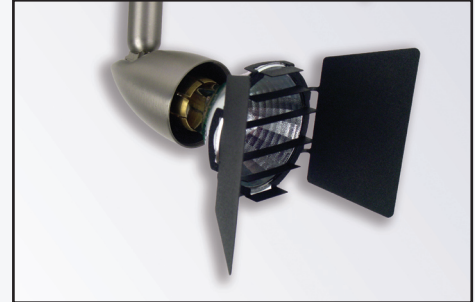

MR16 Series Accessories

BAFFLES

Clip-on Baffles can be ordered as separate glare control devices or can be combined with a barndoor, as show above right. Available in Fine Textured Matt Black (BLK) or Matte Grey (GRY)

CAT#	-	BAFFLE
<input type="checkbox"/> HL-MR16		<input type="checkbox"/> BB-BLK
		<input type="checkbox"/> BB-GRY

NOTE: To combine a barndoor with a baffle add a suffix.
SAMPLE SPEC: BD-BLK - BB-BLK

 SAMPLE SPECS: HL-MR16 - BB-GRY