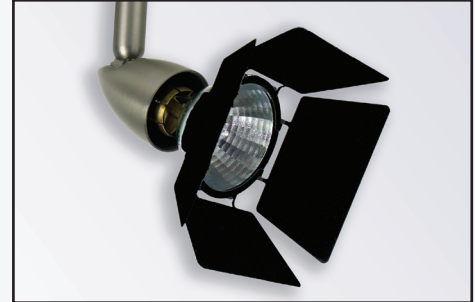

MR16 Series Accessories

BARNDOORS

Clip-on Barndoors trap peripheral sideways light and add visual interest. The clip-on Baffle also limits peripheral sideways light with a different style of device.

Barndoors are adjustable by rotation and by bending the "living hinges". Note that they may be doubled-up to provide 4-way glare control. Available in Fine Textured Matte Black (BLK) or Matte Grey (GRY)

CAT#	-	BARNDOOR
------	---	----------

HL-MR16

BD-BLK

BD-GRY

NOTE: To double-up simply order a qty or two (2) for each lamp.

 SAMPLE SPECS: HL-MR16 - BD-BLK